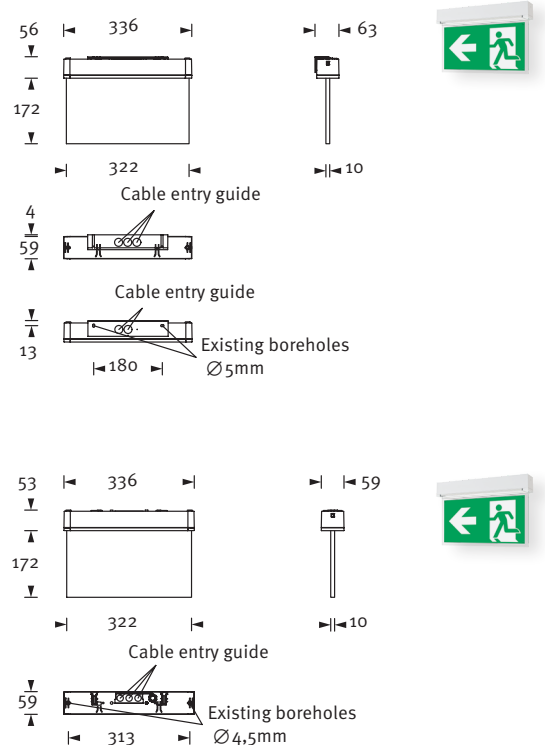

UNILINE 300 UM

Lean and screwless combined exit sign and safety luminaire with protection class IP65. The luminaire is made of sturdy polycarbonate and equipped with an IP65 membrane pressure compensation valve. For ceiling and wall mounting. Cable entry from above and back. For wall mounting there is an inconspicuous wall adapter enclosed. Also possible is recessed ceiling mounting with an optional recessed ceiling frame.

Pane illumination with 3 watt LED-bar. Viewing distance 30m, pictogram set is included.

Technical specifications

Visibility distance	30m
Connecting terminals	2 x 2,5 mm ² for double assignment
Casing/colour	Polycarbonate / white or black (light cover clear)
Type of assembly	Universal mounting
Dimensions (WxHxD)	
Wall mounting	336 x 228 x 63 mm
Ceiling mounting	336 x 225 x 59 mm
Protection class Safety class	IP65 II

Accessories

Accessories	Pictogram-set*
Cable assembly set	Exit pictogram FR
Wire guard	Exit pictogram FL
Recessed ceiling frame	Exit pictogram FU
Wall bracket	Blind pane for single-sided pictogram mounting

* Pictogram-set included in the delivery. Other pictograms available on request.

optional: Recessed ceiling frame

Technische Änderungen vorbehalten / Technical changes reserved

Lighting datas and tables of luminaire distances (E = 1,25 lx)