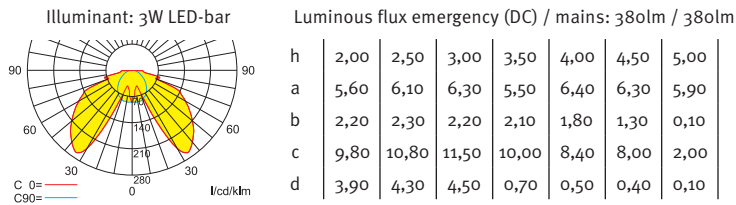

Luminaires for central battery systems

Distance table for plane emergency routes / distance data in meters