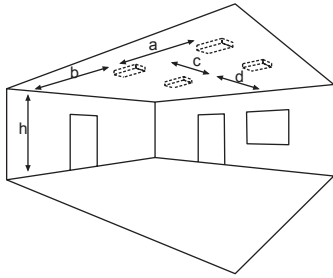

Pane illumination with 3 watt LED-bar. Viewing distance 30m, pictogram set is included.

Technical specifications

Visibility distance	30m
Connecting terminals	2 x 2,5 mm ² for double assignment
Casing/colour	Polycarbonate / white or black (light cover clear)
Type of assembly	Universal mounting
Dimensions (WxHxD)	
Wall mounting	336 x 228 x 63 mm
Ceiling mounting	336 x 225 x 59 mm
Protection class Safety class	IP65 II

Accessories

Accessories	Pictogram-set*
Cable assembly set	Exit pictogram FR
Wire guard	Exit pictogram FL
Recessed ceiling frame	Exit pictogram FU
Wall bracket	Blind pane for single-sided pictogram mounting

* Pictogram-set included in the delivery. Other pictograms available on request.

optional: Recessed ceiling frame

Technische Änderungen vorbehalten / Technical changes reserved

Lighting datas and tables of luminaire distances (E = 1,25 lx)